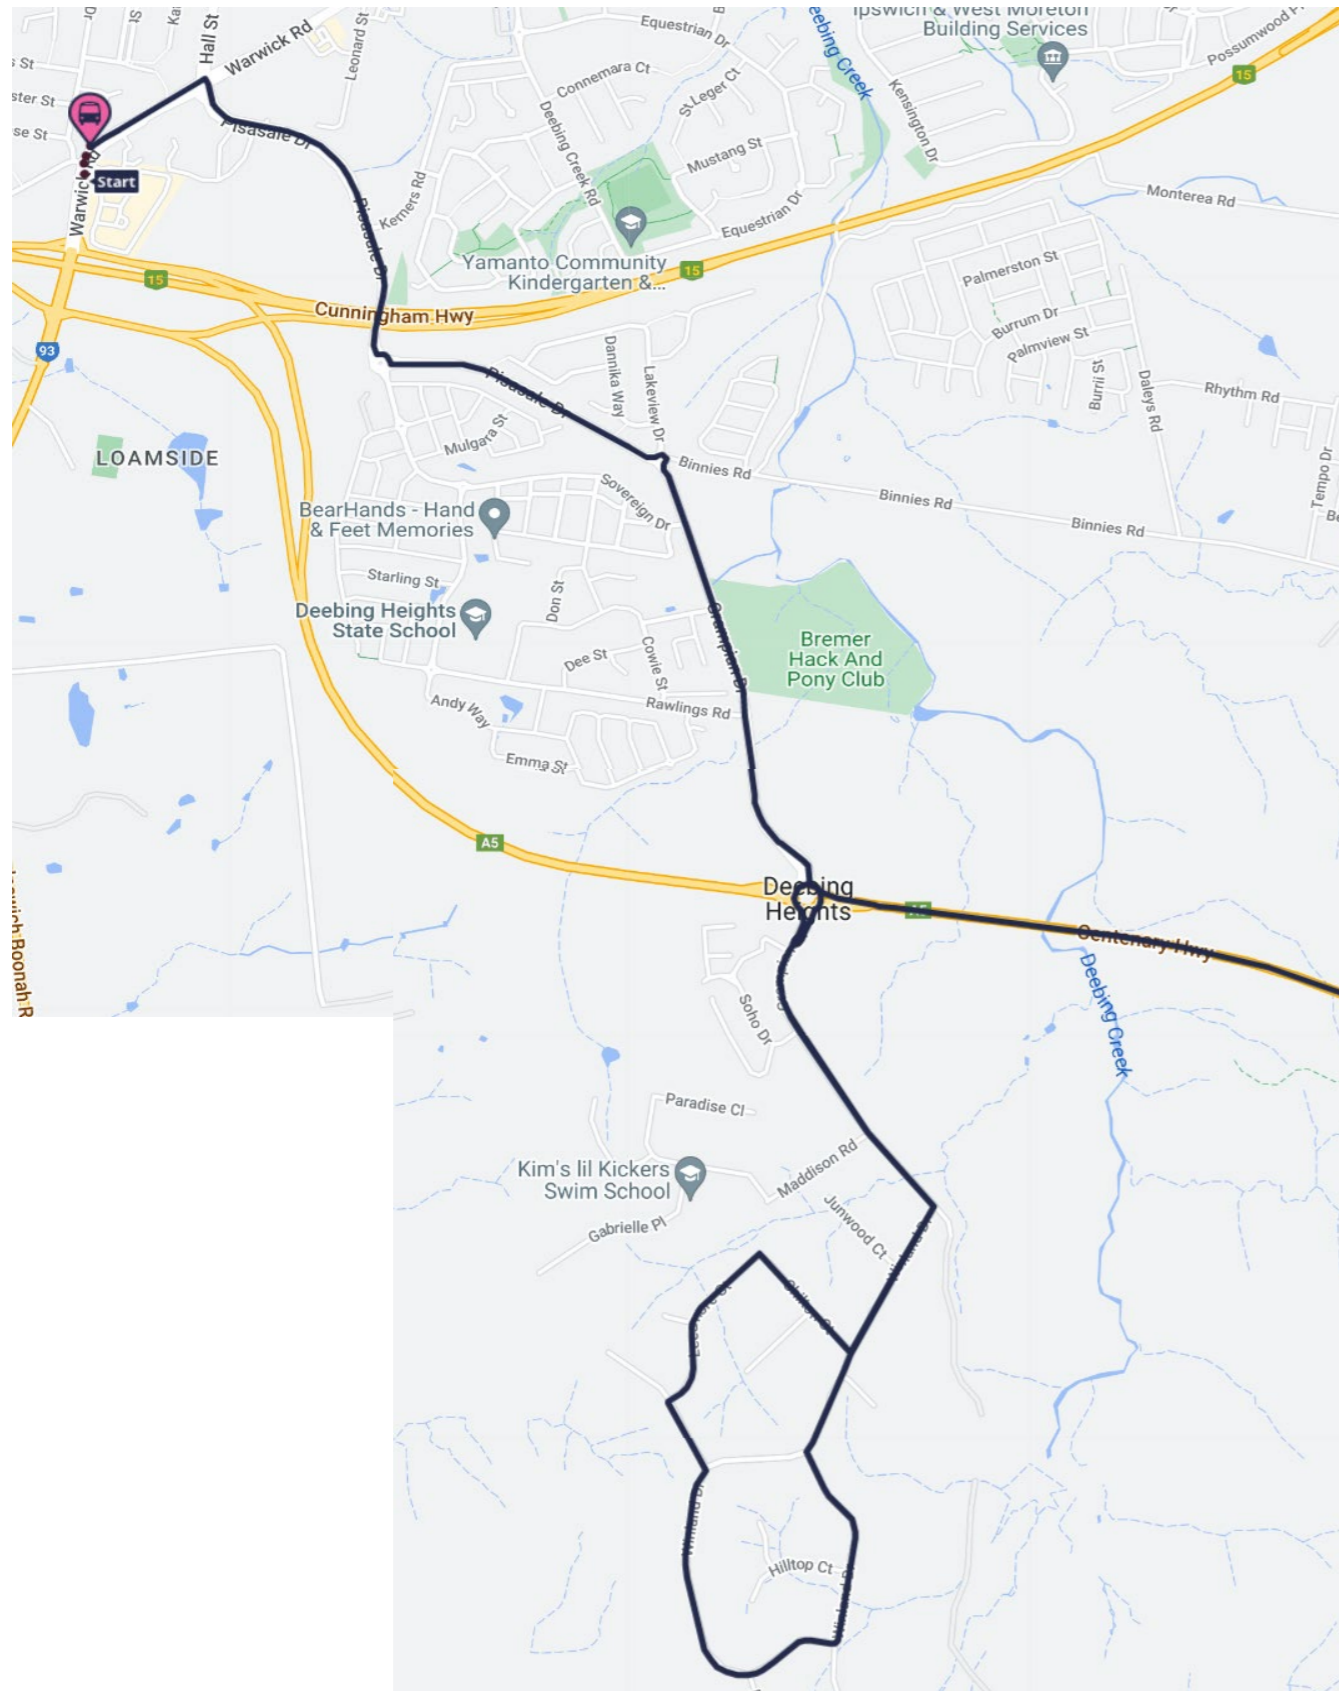

Bus Route – 5265 (Yamanto to RVSSC)

Deebing Heights route

(First Stop)	Warwick Rd at Yamanto Shopping Centre (311246)	7:54
Continue	Warwick Rd	
	R Pisasale Dr	
Continue	Cunningham Hwy Underpass	
1st Exit at R'About	Pisasale Dr	
3rd Exit at R'About	Grampian Dr	
2nd Exit at R'About	Grampian Dr (Centenary Hwy)	
3rd	R Winland Dr	
	Winland Dr near Tenville St	8:04
2nd	L Winland Dr	
3rd	L Eastfield Ct	
1st	R Leesmore Ct	
Becomes	Chilton Ct	
T'Sect	L Winland Dr	
T'Sect	L Grampian Dr	
3rd Exit at R'About	Centenary Hwy	
3rd Exit at R'About	Ripley Rd	
1st	L Providence Pde	
U-Turn at	End of Providence Pde (After 2nd T'Lights)	
	Ripley Valley State Secondary	
Bus Zone	College & Ripley Valley State Primary School	8:18

Bus Route – 5277 (Reif St to RVSSC)

(First Stop)	Reif St at Wallace Street (312177)	7:52
Continue	Reif St	
2nd Exit at R>About	Reif St	
1st Exit at R>About	Ash St	
2nd Exit at R>About	Ash St (Kensington Dr)	
2nd Exit at R>About	Ash St (Kensington Dr)	
1st Exit at R>About	Deebing Creek Rd	
2nd Exit at R>About	Equestrian Dr	
1st	R Kerners Rd	
T'Sect	L Pisasale Dr	
1st Exit at R>About	Pisasale Dr	
1st Exit at R>About	Lakeview Dr	
2nd	L Dannika Way	
T'Sect	R Lakeview Dr	
2nd Exit at R>About	Grampian Dr	
1st	R Sovereign Dr	
1st Exit at R>About	Bottlebrush Dr	
1st Exit at R>About	Rawlings Rd	
Bus Zone	Deebing Heights State School	8:07
Continue	Rawlings Rd	
T'Sect	R Grampian Dr	
1st Exit at R>About	Centenary Hwy	
3rd Exit at R>About	Ripley Rd	
1st	L Providence Pde	
U-Turn at	End of Providence Pde (After 2nd T'Lights)	
Bus Zone	Ripley Valley State Secondary College & Ripley Valley State	8:18