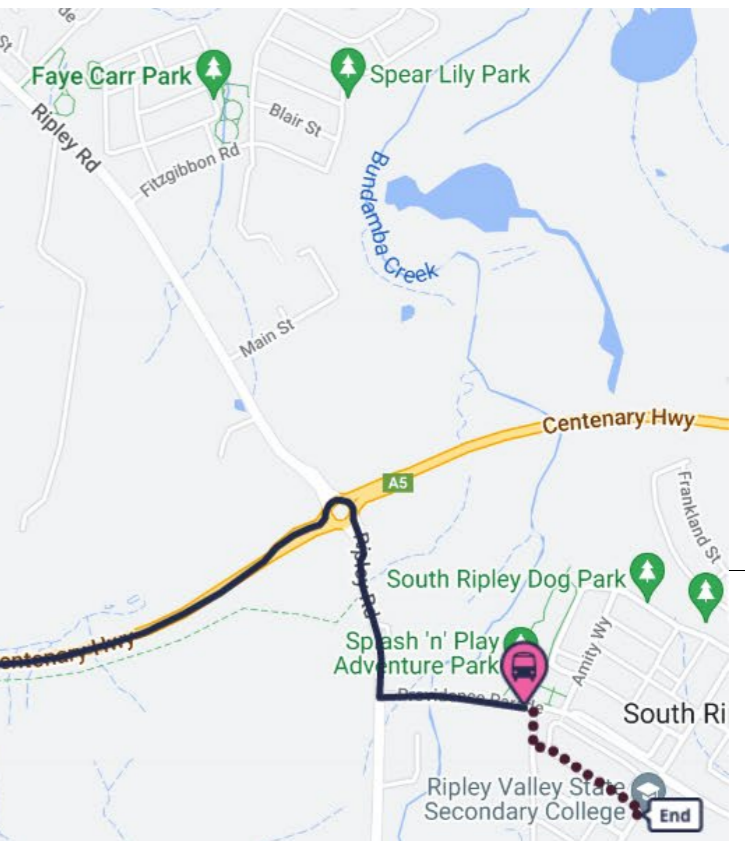

Bus Route – 5265 (Yamanto to RVSSC)

Deebing Heights route

(First Stop)	Warwick Rd at Yamanto Shopping Centre (311246)	7:54
Continue	Warwick Rd	
	R Pisasale Dr	
Continue	Cunningham Hwy Underpass	
1st Exit at R'About	Pisasale Dr	
3rd Exit at R'About	Grampian Dr	
2nd Exit at R'About	Grampian Dr (Centenary Hwy)	
3rd	R Winland Dr	
	Winland Dr near Tenville St	8:04
2nd	L Winland Dr	
3rd	L Eastfield Ct	
1st	R Leesmore Ct	
Becomes	Chilton Ct	
T'Sect	L Winland Dr	
T'Sect	L Grampian Dr	
3rd Exit at R'About	Centenary Hwy	
3rd Exit at R'About	Ripley Rd	
1st	L Providence Pde	
U-Turn at	End of Providence Pde (After 2nd T'Lights)	
	Ripley Valley State Secondary	
Bus Zone	College & Ripley Valley State Primary School	8:18

Bus Route – 5277 (Reif St to RVSSC)

(First Stop)	Reif St at Wallace Street (312177)	7:52
Continue	Reif St	
2nd Exit at R>About	Reif St	
1st Exit at R>About	Ash St	
2nd Exit at R>About	Ash St (Kensington Dr)	
2nd Exit at R>About	Ash St (Kensington Dr)	
1st Exit at R>About	Deebing Creek Rd	
2nd Exit at R>About	Equestrian Dr	
1st	R Kerners Rd	
T'Sect	L Pisasale Dr	
1st Exit at R>About	Pisasale Dr	
1st Exit at R>About	Lakeview Dr	
2nd	L Dannika Way	
T'Sect	R Lakeview Dr	
2nd Exit at R>About	Grampian Dr	
1st	R Sovereign Dr	
1st Exit at R>About	Bottlebrush Dr	
1st Exit at R>About	Rawlings Rd	
Bus Zone	Deebing Heights State School	8:07
Continue	Rawlings Rd	
T'Sect	R Grampian Dr	
1st Exit at R>About	Centenary Hwy	
3rd Exit at R>About	Ripley Rd	
1st	L Providence Pde	
U-Turn at	End of Providence Pde (After 2nd T'Lights)	
Bus Zone	Ripley Valley State Secondary College & Ripley Valley State	8:18