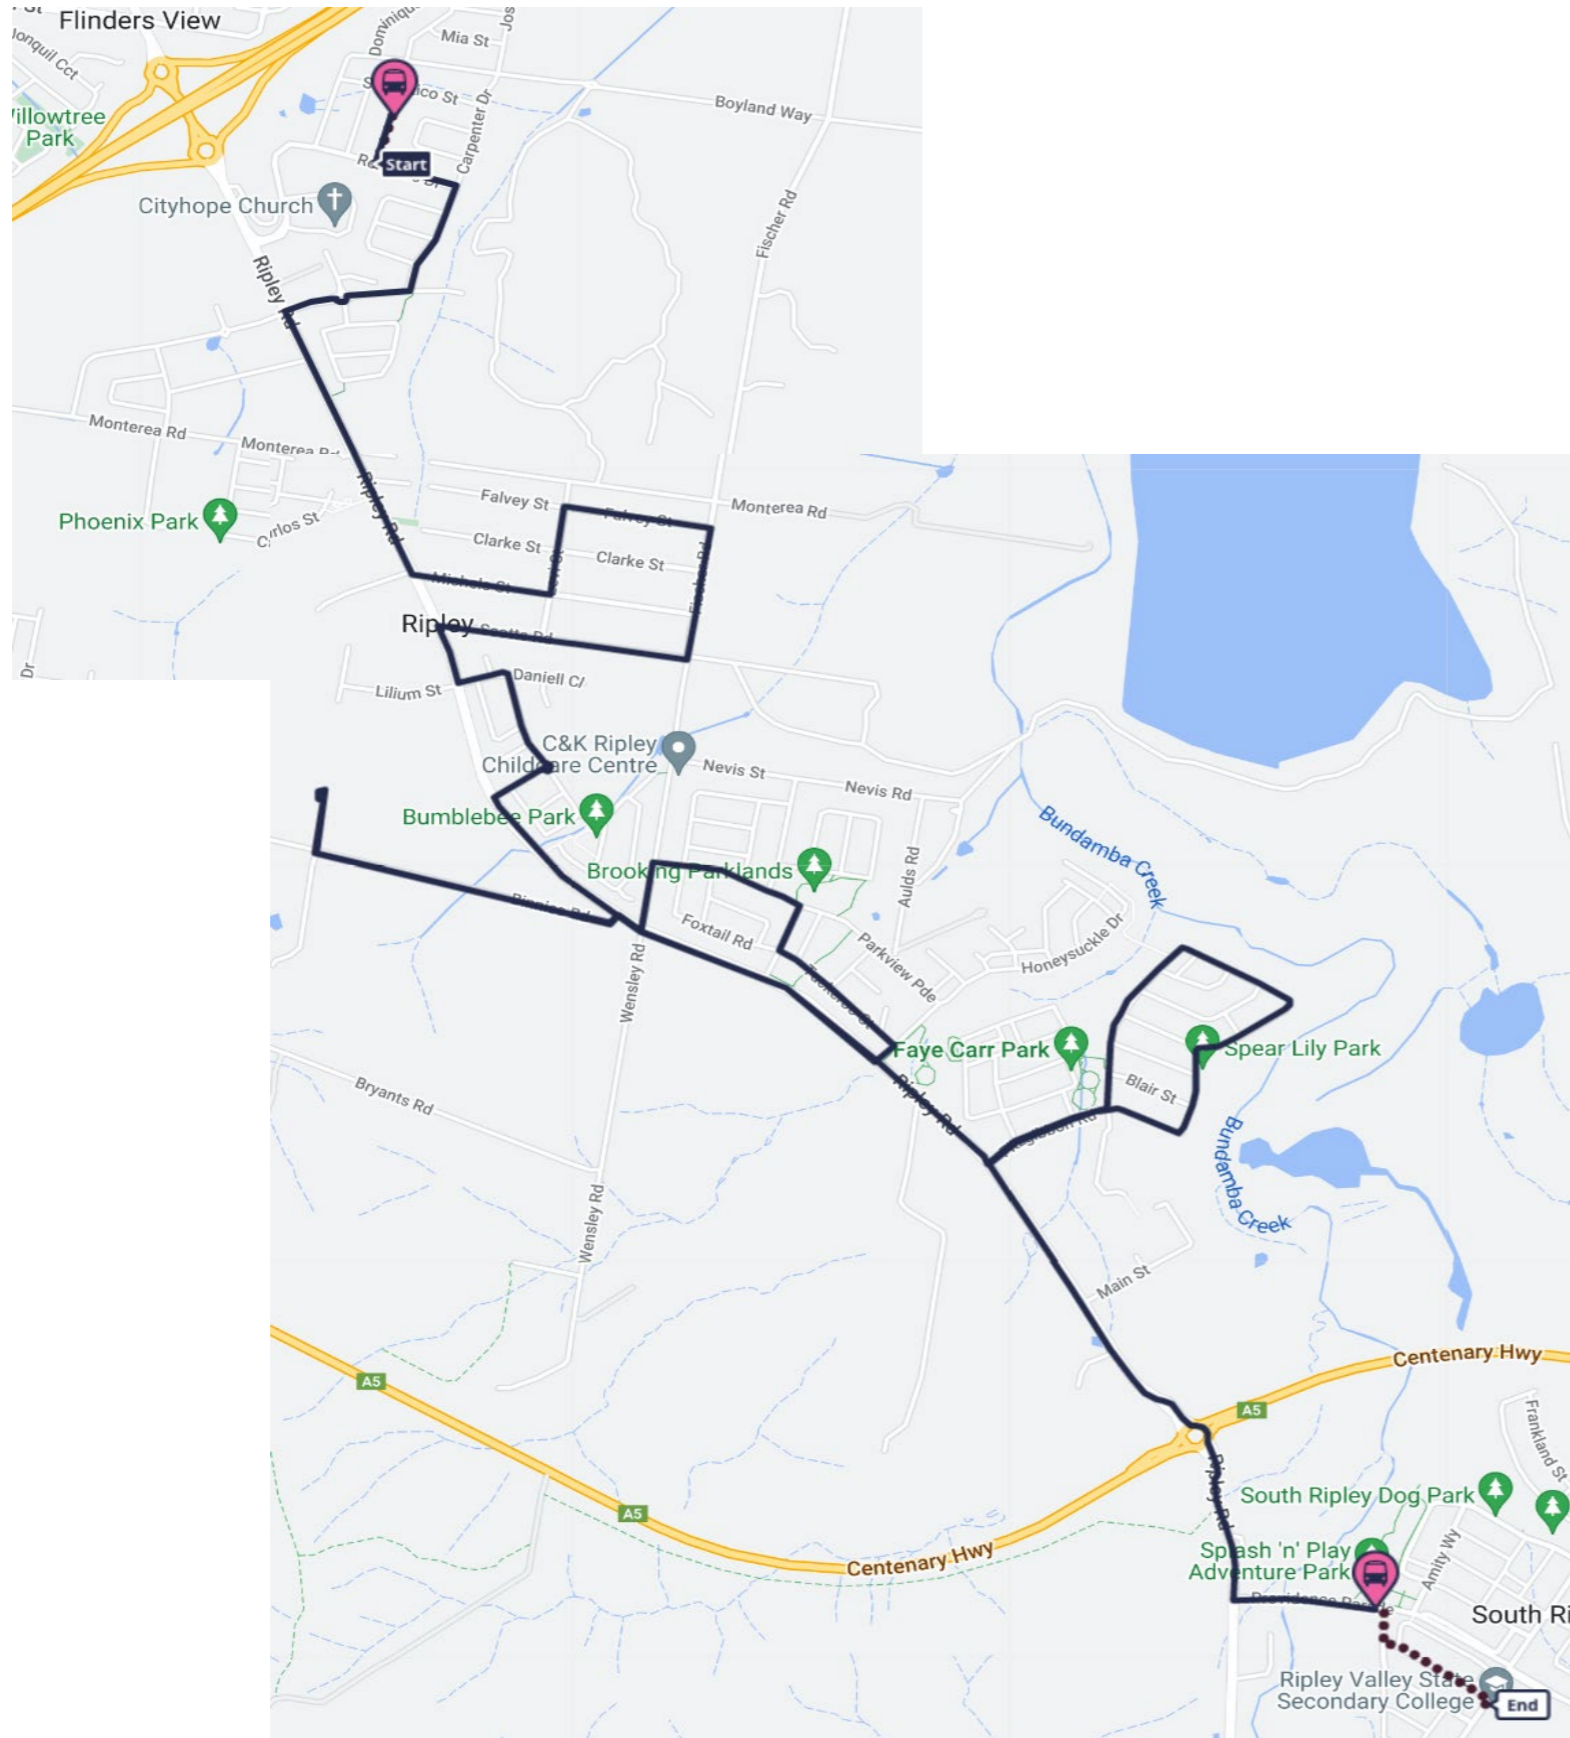

Bus Route – 5273 (Rex Hills Dr to RVSSC)

(First Stop)	Rex Hills Dr Near Cityhope Church	7:55
Continue	Rex Hills Dr	
1st	L Boyland Way	
4th	L Josie St	
3rd	L Dominique Way	
T'Sect	R Boyland Way	
1st	L Simpatico St	
2nd	R Cherish St	
T'Sect	L Rex Hills Dr	
T'Sect	R Carpenter Dr	
T'Sect	R Trigona Dr	
2nd Exit at R'About	Trigona Dr (Pollen St)	
T'Sect	L Ripley Rd	
2nd	L Michels St	
1st	L Levi St	8:06
2nd	R Falvey St	
T'Sect	R Fischer Rd	
3rd	R Scotts Rd	
T'Sect	L Ripley Rd	
1st	L Rhea de Witt Dr	
3rd Exit at R'About	Canary St	
T'Sect	L Ripley Rd	
1st	L Fischer Rd	
1st	R Parkview Pde	
3rd	R Brooking Rise	
1st	L Tuckeroo St	
T'Sect	R Parkview Pde	
T'Sect	T'Lights R Ripley Rd	
	L Binnies Rd	
	R Into Bus Bays	
Bus Bays	Ripley Central State School	8:19
	L Binnies Rd	
	R Ripley Rd	
2nd	T'Lights L Fitzgibbon Rd	
3rd	L Panorama Cir (Loop)	
12th	R Fitzgibbon Rd	
T'Sect	T'Lights L Ripley Rd	
2nd Exit at R'About	Ripley Rd (Centenary Hwy)	
1st	L Providence Pde	8:32
1st	L Amity Way	
T'Sect	R Harmony Cres (At South Ripley Dog Park)	
T'Sect	L Greenview Ave	
5th	R Springbrook St (End of Greenview Ave)	
Becomes	Tomaree Rd (End of Springbrook St)	
T'Sect	R Cocoparra St	
T'Sect	L Greenview Ave	
1	U-Turn at	End of Providence Pde (After T'Lights)
Continue	Providence Pde	
(Last Stop)	Ripley Valley State Secondary College & Ripley Valley State School	8:40