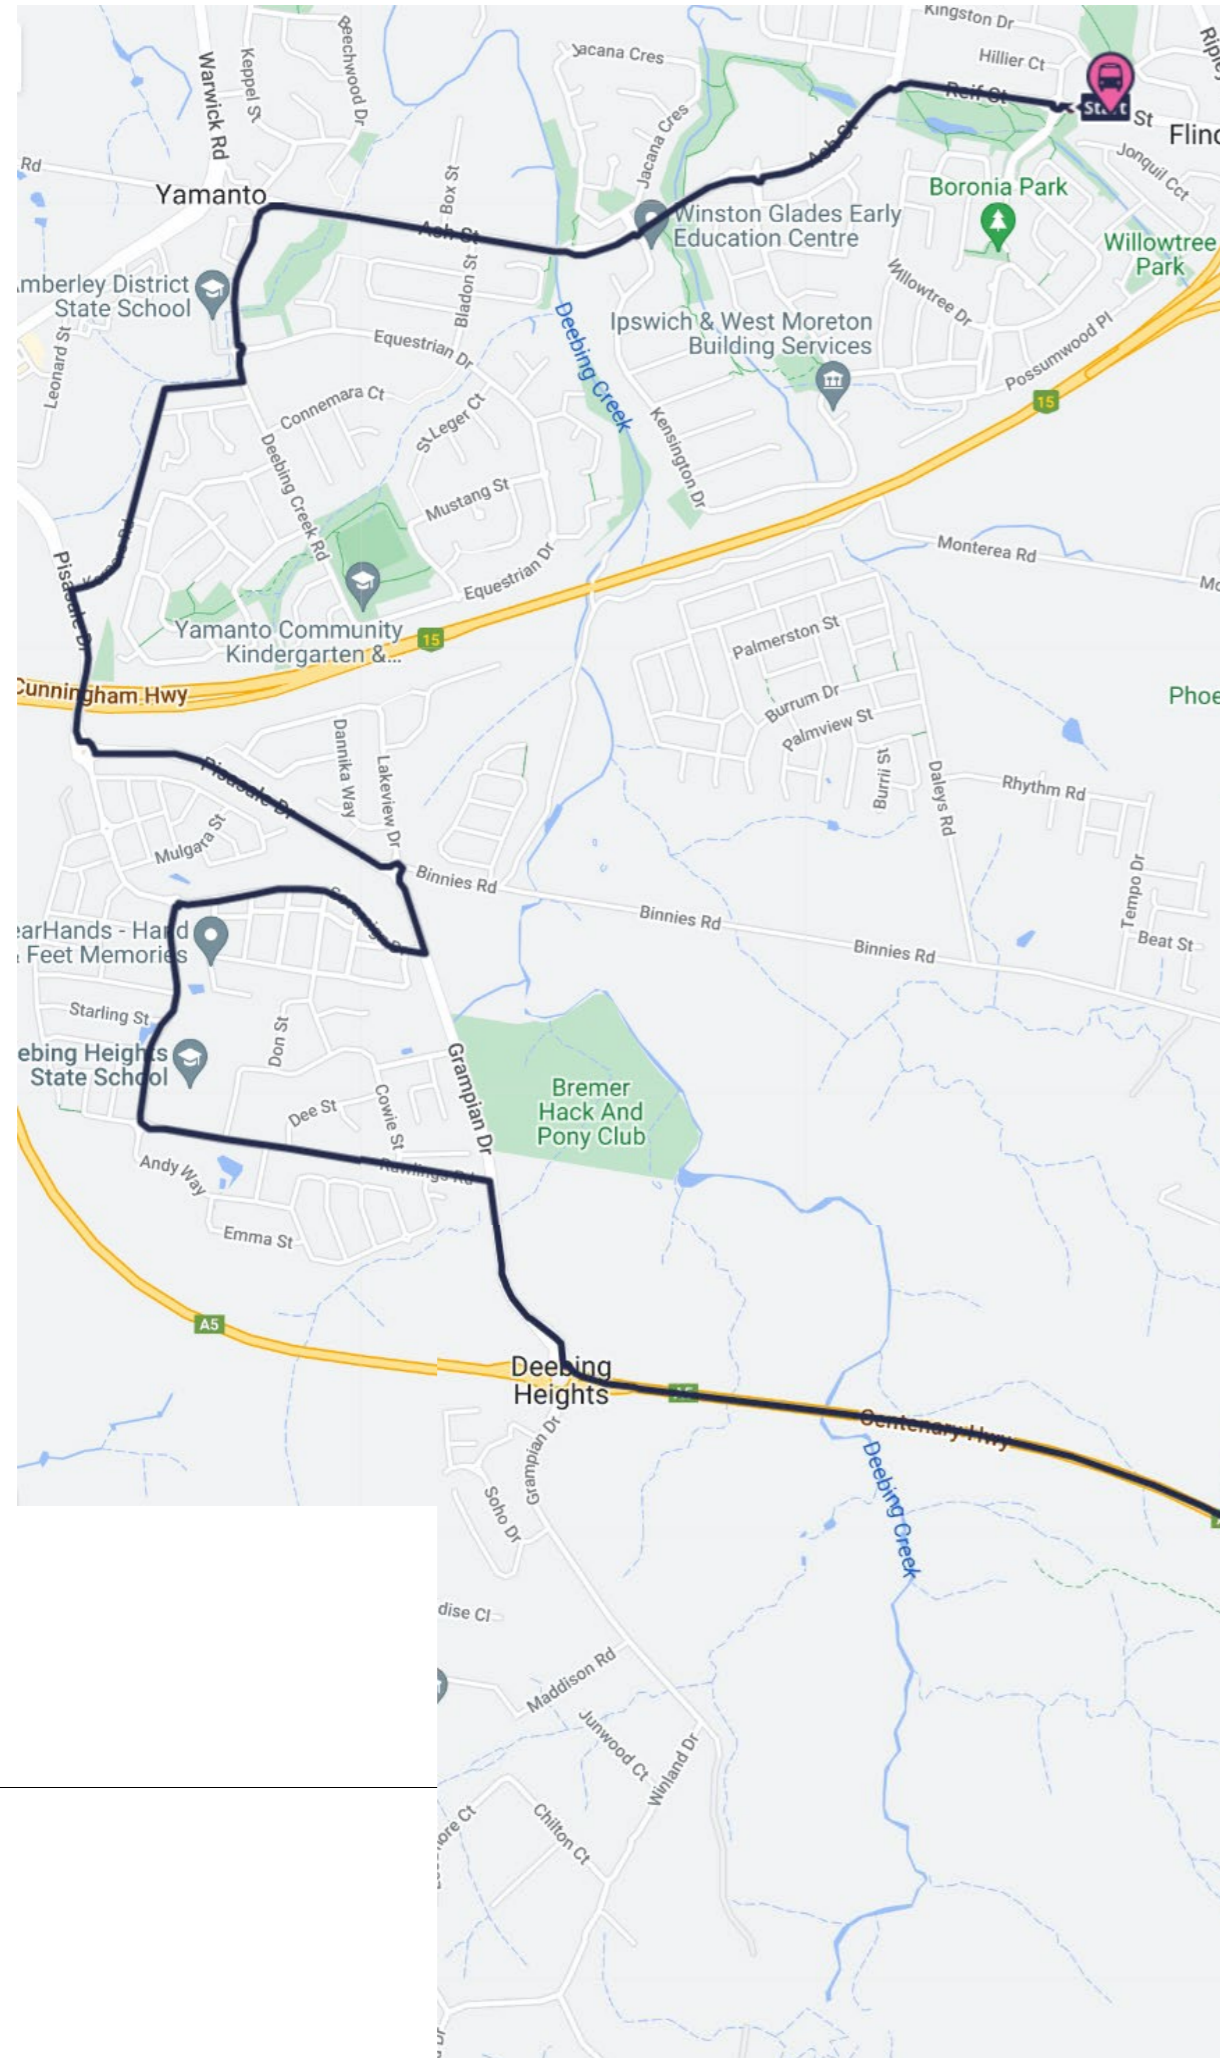

Bus Route – 5265 (Yamanto to RVSSC)

Deebing Heights route

(First Stop)	Warwick Rd at Yamanto Shopping Centre (311246)	7:54
Continue	Warwick Rd	
	R Pisasale Dr	
Continue	Cunningham Hwy Underpass	
1st Exit at R'About	Pisasale Dr	
3rd Exit at R'About	Grampian Dr	
2nd Exit at R'About	Grampian Dr (Centenary Hwy)	
3rd	R Winland Dr	
	Winland Dr near Tenville St	8:04
2nd	L Winland Dr	
3rd	L Eastfield Ct	
1st	R Leesmore Ct	
Becomes	Chilton Ct	
T'Sect	L Winland Dr	
T'Sect	L Grampian Dr	
3rd Exit at R'About	Centenary Hwy	
3rd Exit at R'About	Ripley Rd	
1st	L Providence Pde	
U-Turn at	End of Providence Pde (After 2nd T'Lights)	
	Ripley Valley State Secondary	
Bus Zone	College & Ripley Valley State Primary School	8:18

Bus Route – 5277 (Reif St to RVSSC)

(First Stop)	Reif St at Wallace Street (312177)	7:52
Continue	Reif St	
2nd Exit at R>About	Reif St	
1st Exit at R>About	Ash St	
2nd Exit at R>About	Ash St (Kensington Dr)	
2nd Exit at R>About	Ash St (Kensington Dr)	
1st Exit at R>About	Deebing Creek Rd	
2nd Exit at R>About	Equestrian Dr	
1st	R Kerners Rd	
T'Sect	L Pisasale Dr	
1st Exit at R>About	Pisasale Dr	
1st Exit at R>About	Lakeview Dr	
2nd	L Dannika Way	
T'Sect	R Lakeview Dr	
2nd Exit at R>About	Grampian Dr	
1st	R Sovereign Dr	
1st Exit at R>About	Bottlebrush Dr	
1st Exit at R>About	Rawlings Rd	
Bus Zone	Deebing Heights State School	8:07
Continue	Rawlings Rd	
T'Sect	R Grampian Dr	
1st Exit at R>About	Centenary Hwy	
3rd Exit at R>About	Ripley Rd	
1st	L Providence Pde	
U-Turn at	End of Providence Pde (After 2nd T'Lights)	
Bus Zone	Ripley Valley State Secondary College & Ripley Valley State	8:18