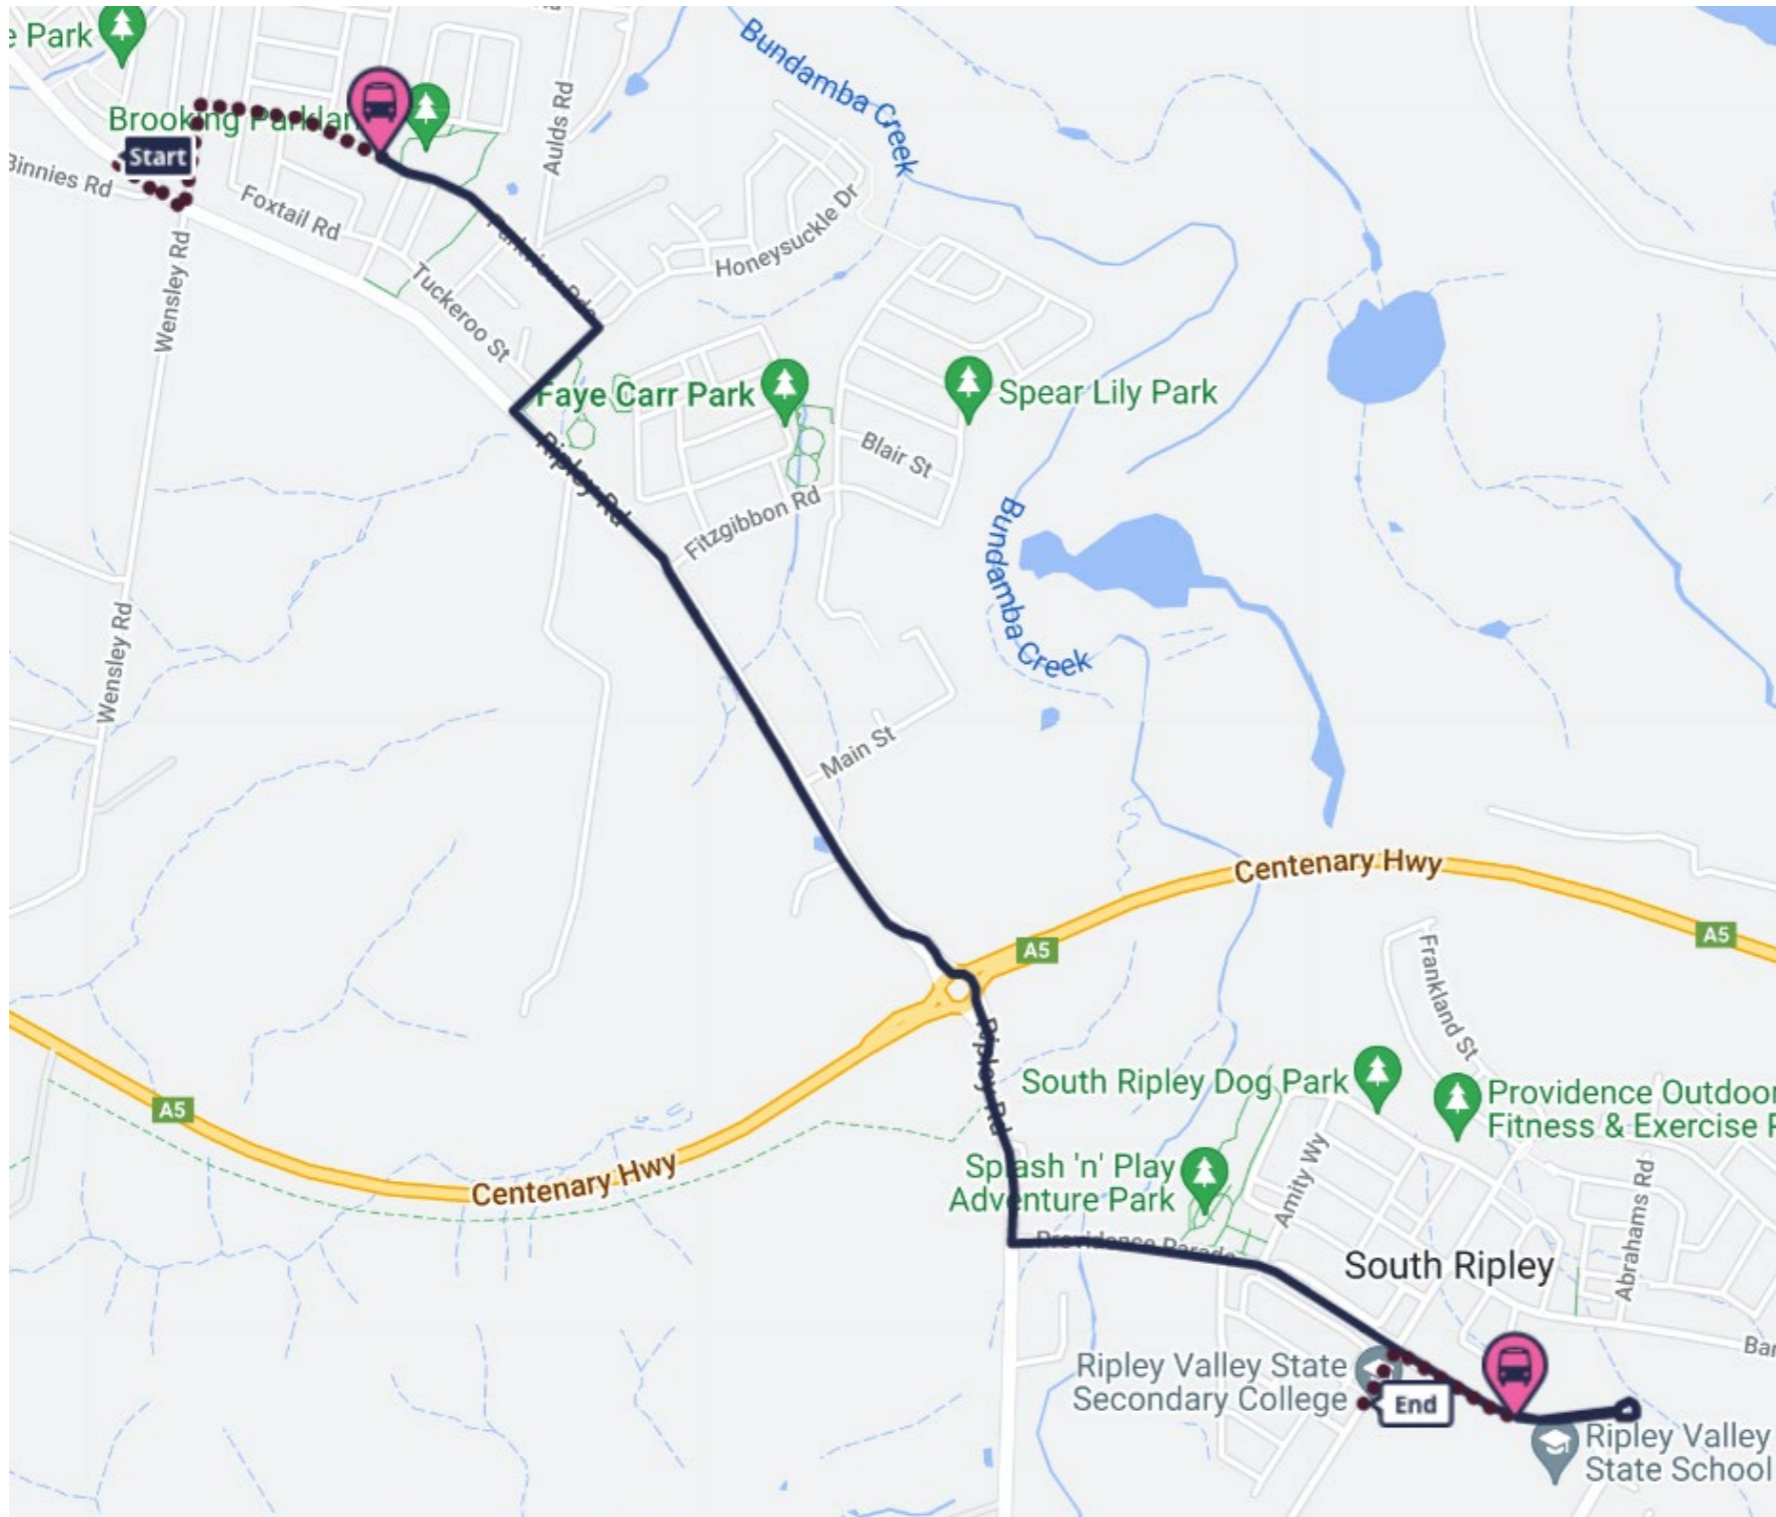

Bus Route - 5277 (Ecco Ripley to RVSSC)

Bus Zone	Ripley Valley State Secondary College & Ripley Valley State Primary School	8:18
Continue	Providence Pde	
T'Sect	R Ripley Rd	
2nd Exit at R'About	Ripley Rd (Centenary Hwy)	
	R Fischer Rd	
1st	R Parkview Pde	
T'Sect	R Parkview Pde	
T'Sect T'lights	L Ripley Rd	8:31
2nd Exit at R'About	Ripley Rd (Centenary Hwy)	
1st	L Providence Pde	
U-Turn at	End of Providence Pde (After 2nd T'Lights)	
Bus Zone	Ripley Valley State Secondary College & Ripley Valley State Primary School	8:40