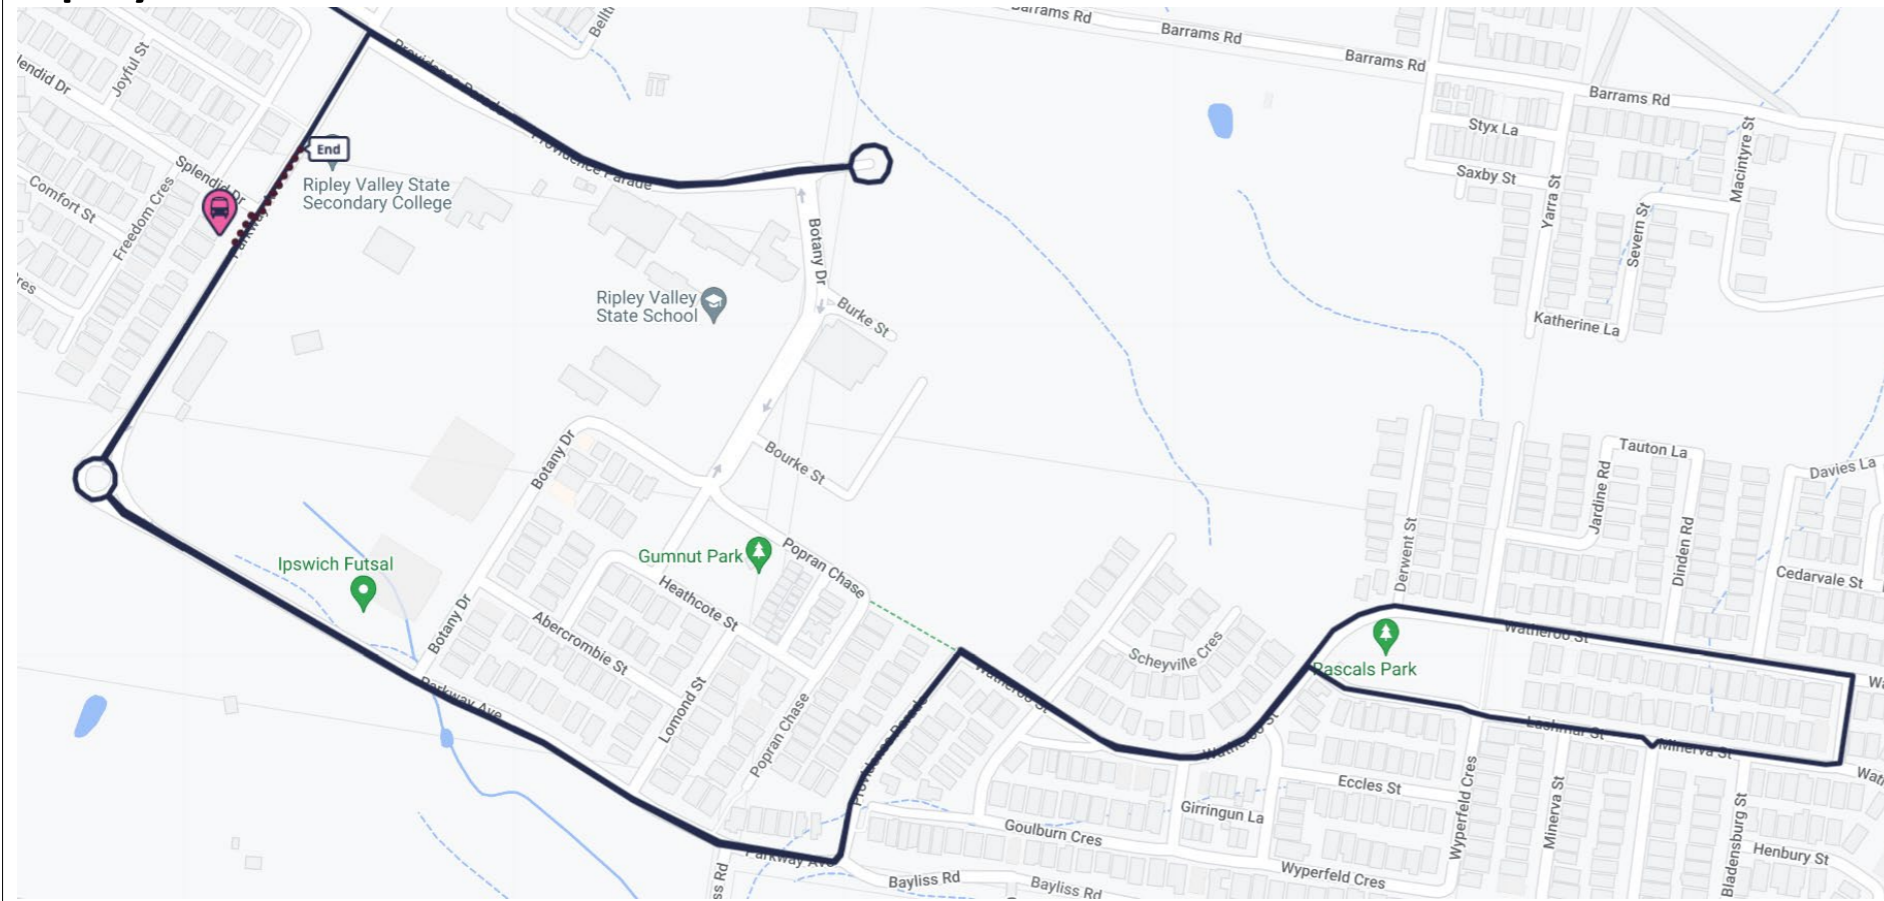

Bus Route – 5265 (Yamanto to RVSSC)

Ripley route

Bus Zone	Ripley Valley State Secondary College & Ripley Valley State Primary School	8:18
Continue	Providence Pde	
1st T'Lights L	Parkway Ave	
1st Exit at R'About	Parkway Ave	
Becomes	Providence Pde	
1st R	Watheroo St	
7th L	Minerva St	
1st R	Lashmar St	
T'Sect R	Wyperfeld Cres	
T'Sect L	Watheroo St	
T'Sect L	Providence Pde	
Becomes	Parkway Ave	
1st Exit at R'About	Parkway Ave	
1st T'Lights R	Providence Pde	
U-Turn at	End of Providence Pde (After 2nd T'Lights)	
Continue	Providence Pde	
(Last Stop)	Ripley Valley State Secondary College & Ripley Valley State Primary School	8:30